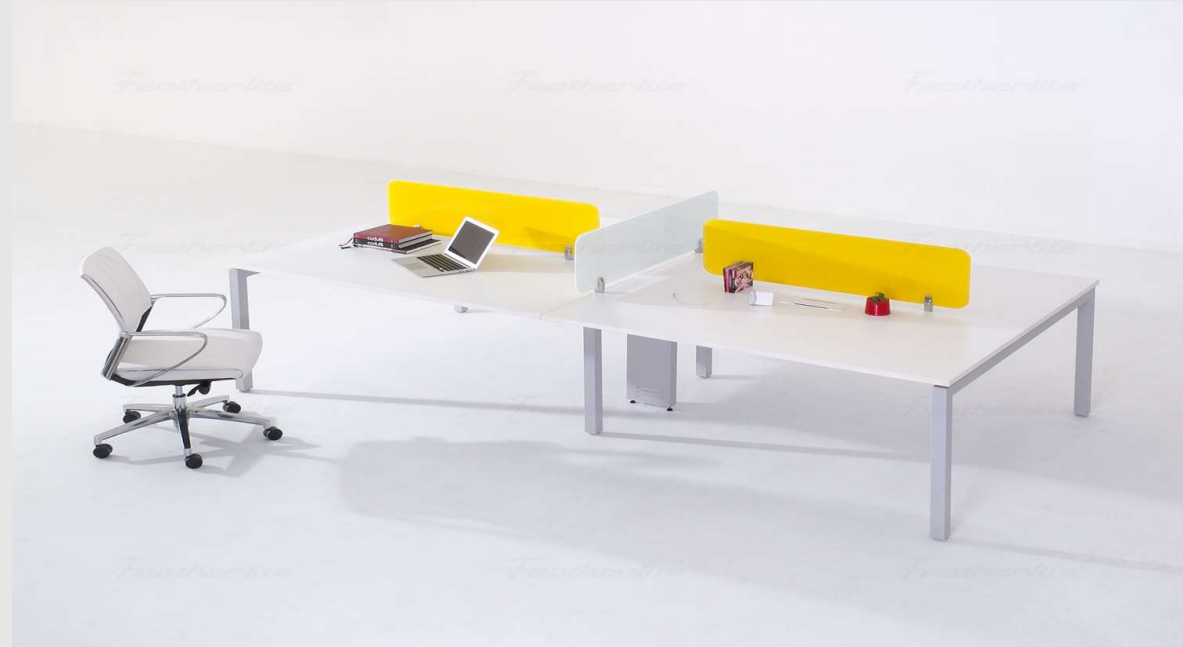

S SUPERIOR
FURNITURE CO.

Superior Furniture Co.

50X50MM STRAIGHT LEG

50X50MM TAPER LEG

50X50MM LOOP LEG

60X30MM STRAIGHT LEG

60X30MM TAPER LEG

60X30MM LOOP LEG

HALF CHROME & HALF POWDER COATED LEG

FULL POWDER COATED TAPER LEG

STRAIGHT TRIANGULAR LEG

LOOP TRIANGULAR LEG

LOW COST
UNDER STRUCTURE
AND BEST QUALITY

S SUPERIOR
FURNITURE CO.

STRAIGHT
40X40 LEG

GENERAL

STRAIGHT
60X30 LEG

S SUPERIOR
FURNITURE CO.

TAPER
60X30 LEG

SUPERIOR
FURNITURE CO.

TRIANGULAR LEG

The logo for Superior Furniture Co. features a large, stylized letter 'S' in white, set against a solid orange square background. The 'S' is positioned on the left side of the logo.