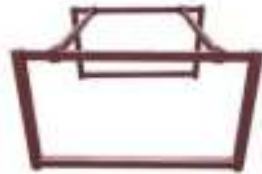

HALF CHROME & HALF POWDER COATED LEG

FULL POWDER COATED TAPER LEG

STRAIGHT TRIANGULAR LEG

LOOP TRIANGULAR LEG

LOW COST
UNDER STRUCTURE
AND BEST QUALITY

S SUPERIOR
FURNITURE CO.

STRAIGHT
40X40 LEG

GENERAL

UNDER STRUCTURE

SUPERIOR
FURNITURE CO.

STRAIGHT
50X50 LEG

SUPERIOR
FURNITURE CO.

STRAIGHT
50X50 TAPER

S SUPERIOR
FURNITURE CO.

LOOP
50X50 LEG

S SUPERIOR
FURNITURE CO.